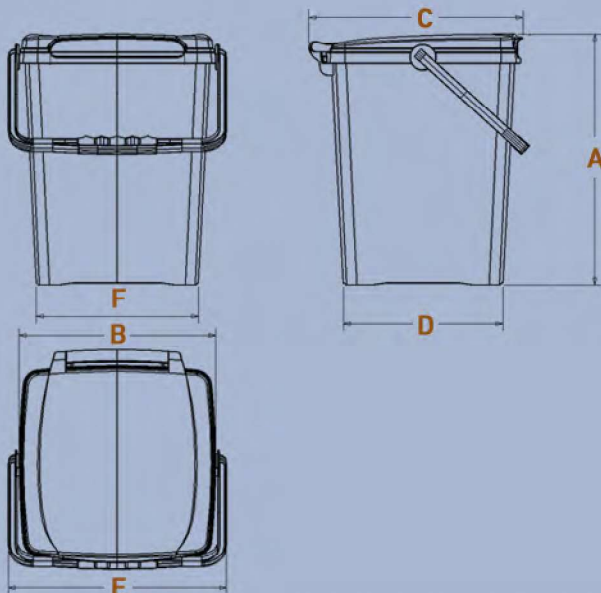

A special handle design locks or releases the bin lid depending on its position. When the handle is either in "up" or in "front" position, the lid remains locked, preventing the accidental emptying and keeps out any house-pets or rodents. The bin lid is released as soon as the handle is positioned in the "back" position. The Helesi 40-50 lit bins are ideal for temporary storing household recyclables and organic waste inside and outside the house.

Locked "up" position

Open "back" position

Locked "front" position

	A	B	C	D	E	F
28 lt	403	291	384	294	333	234
32 lt	468	291	384	288	333	228
40 lt	460	360	392	292	400	297
50 lt	554	289	392	289	400	294

	Volume	Weight
28 lt	27,5 lt	1,27 Kg
32 lt	31,5 lt	1,32 Kg
40 lt	38,5 lt	1,83 Kg
50 lt	49,5 lt	2,08 Kg